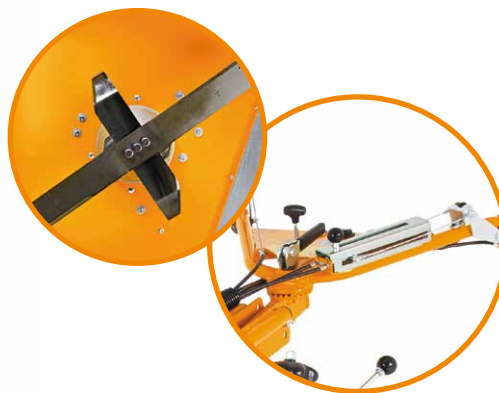

AS 73 4T B&S

AS
MOTOR

73 cm	max. 150 cm	50 – 100 mm	B&S 4-stroke Series 3 INTEK, 344 ccm	7,6 kW (10,3 hp) 3.300 min ¹	9,7 kW (13,0 hp) 3.600 min ¹	2 WD 	→ 1,6 – 5,1 km/h < 2,4 km/h	3.700 m ² /h	135 kg